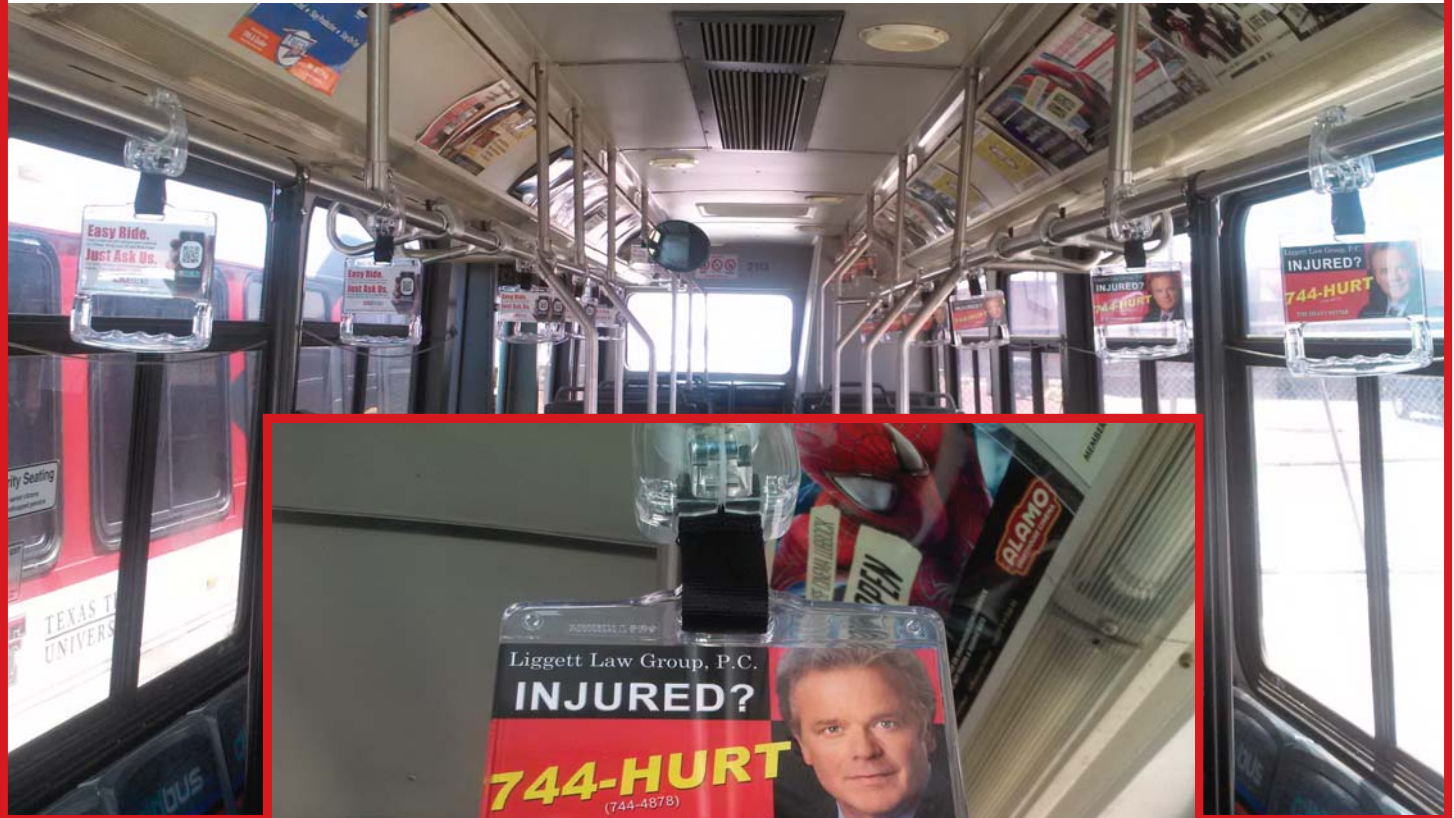

BUS HANDLE ADVERTISING ON TTU BUSES

Demand Their Attention

Regular Rate

- T** \$5 per bus handle per month
- T** 20 handles per bus
- T** 38 TTU route buses
- T** 760 bus handle Ads in All
- T** Advertiser is to print inserts on a light cardstock.