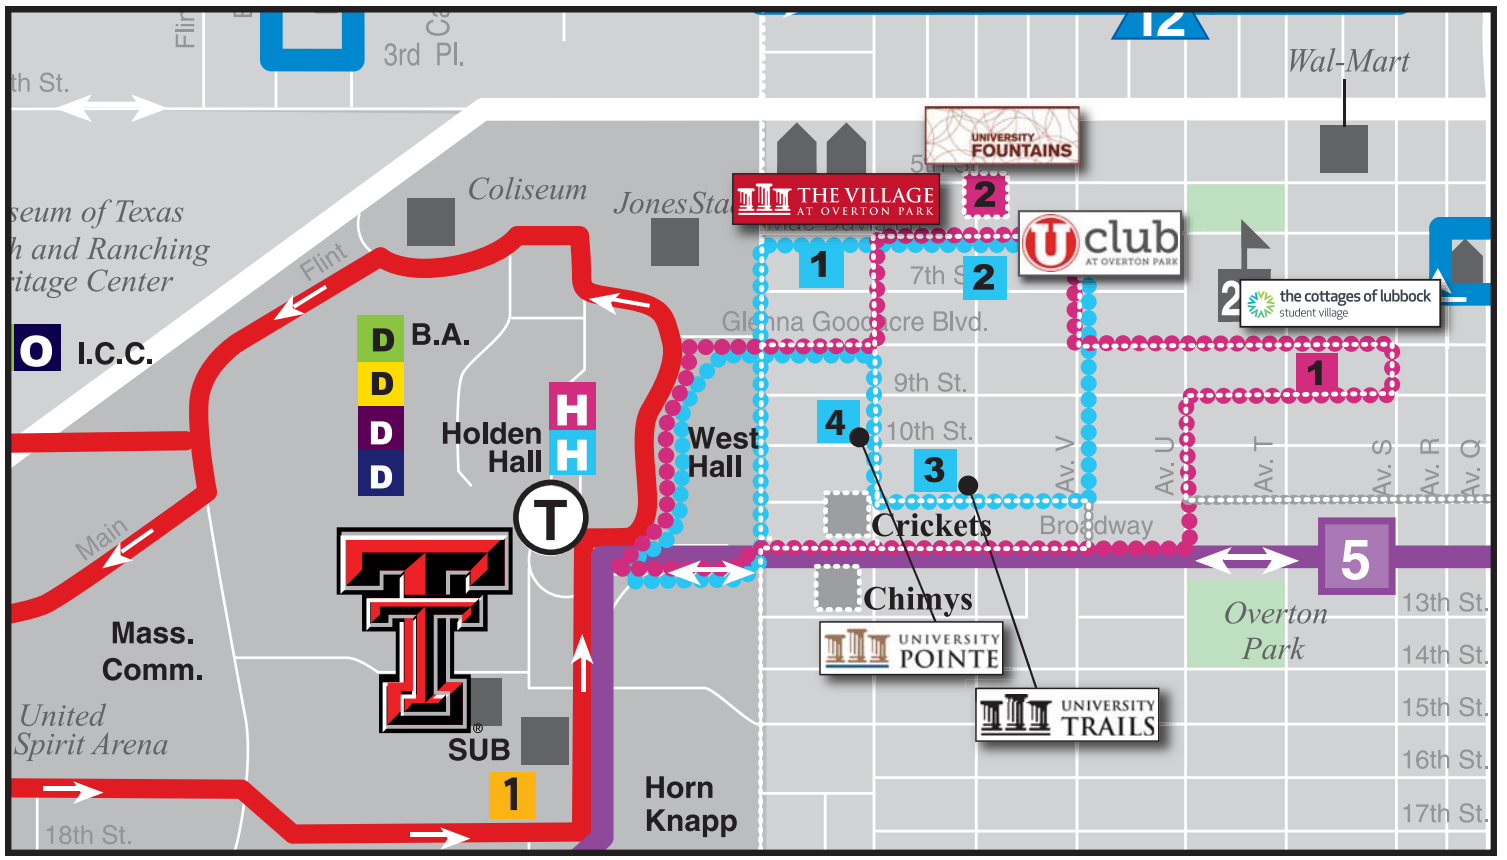

# Overton Park Route

**Overton Park South**  
Service from 7:18 a.m. to 6:58 p.m. Every 9 minutes

- 1 Village at Overton
- 2 U Club
- 3 University Trails
- 4 University Pointe
- A Holden Hall

**Overton Park South**

STOP 1	7:18 AM	6:37 PM
STOP 2	7:27 AM	6:58 PM

**Overton Park North**  
Service from 7:18 a.m. to 7:05 p.m. Every 6 minutes

- 1 Cottages
- 2 U. Fountains
- H Holden Hall

**Overton Park North**

N TOP 1	7:18 AM	7:05 PM
N TOP 2	7:24 AM	5:59 PM
N TOP 3	7:30 AM	5:47 PM