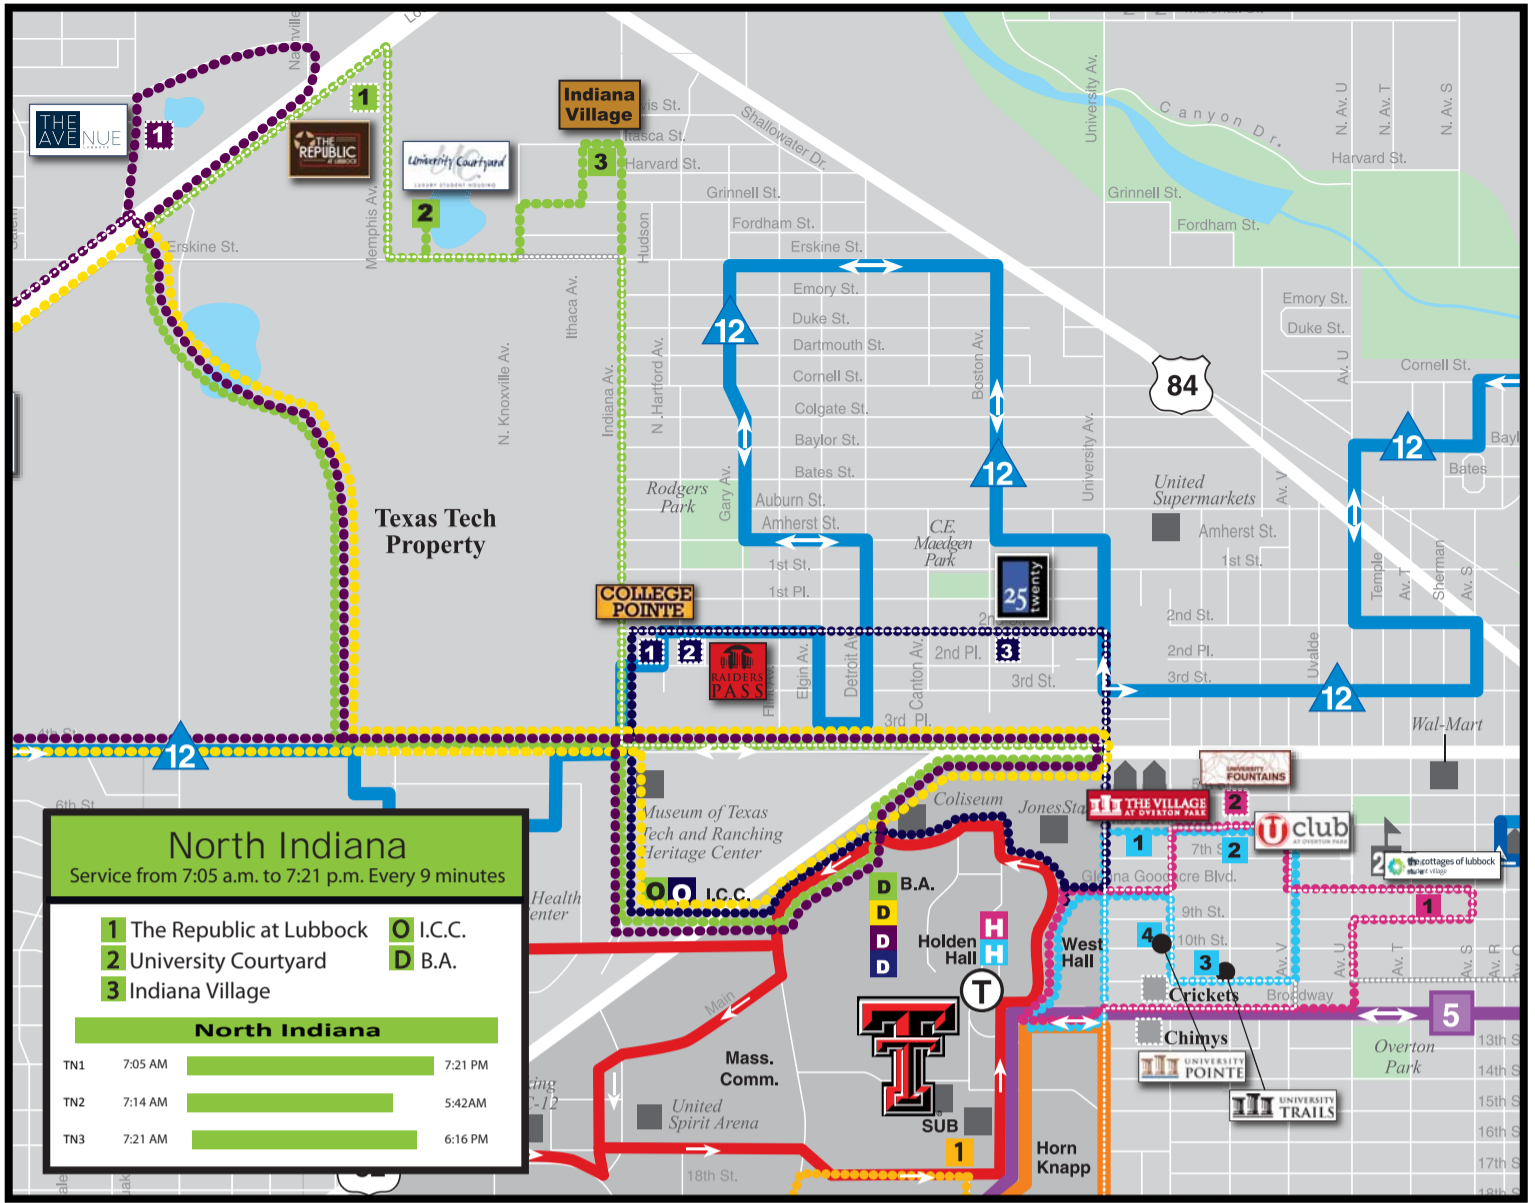

North Indiana Route

The Republic	University Courtyard	Indiana Village	ICC	BA
7:05 AM	7:08 AM	7:12 AM	7:19 AM	7:23 AM
7:14 AM	7:17 AM	7:21 AM	7:28 AM	7:32 AM
7:21 AM	7:24 AM	7:28 AM	7:35 AM	7:39 AM
7:32 AM	7:35 AM	7:39 AM	7:46 AM	7:50 AM
7:41 AM	7:44 AM	7:48 AM	7:55 AM	7:59 AM
7:48 AM	7:51 AM	7:55 AM	8:02 AM	8:06 AM
7:59 AM	8:02 AM	8:06 AM	8:13 AM	8:17 AM
8:08 AM	8:11 AM	8:15 AM	8:22 AM	8:26 AM
8:15 AM	8:18 AM	8:22 AM	8:29 AM	8:33 AM
8:26 AM	8:29 AM	8:33 AM	8:40 AM	8:44 AM
8:35 AM	8:38 AM	8:42 AM	8:49 AM	8:53 AM
8:42 AM	8:45 AM	8:49 AM	8:56 AM	9:00 AM
8:53 AM	8:56 AM	9:00 AM	9:07 AM	9:11 AM
9:02 AM	9:05 AM	9:09 AM	9:16 AM	9:20 AM
9:09 AM	9:12 AM	9:16 AM	9:23 AM	9:27 AM
9:20 AM	9:23 AM	9:27 AM	9:34 AM	9:38 AM
9:29 AM	9:32 AM	9:36 AM	9:43 AM	9:47 AM
9:36 AM	9:39 AM	9:43 AM	9:50 AM	9:54 AM
9:47 AM	9:50 AM	9:54 AM	10:01 AM	10:05 AM
9:56 AM	9:59 AM	10:03 AM	10:10 AM	10:14 AM
10:03 AM	10:06 AM	10:10 AM	10:17 AM	10:21 AM
10:14 AM	10:17 AM	10:21 AM	10:28 AM	10:32 AM
10:23 AM	10:26 AM	10:30 AM	10:37 AM	10:41 AM
10:30 AM	10:33 AM	10:37 AM	10:44 AM	10:48 AM
10:41 AM	10:44 AM	10:48 AM	10:55 AM	10:59 AM
10:50 AM	10:53 AM	10:57 AM	11:04 AM	11:08 AM
10:57 AM	11:00 AM	11:04 AM	11:11 AM	11:15 AM
11:08 AM	11:11 AM	11:15 AM	11:22 AM	11:26 AM
11:17 AM	11:20 AM	11:24 AM	11:31 AM	11:35 AM
11:24 AM	11:27 AM	11:31 AM	11:38 AM	11:42 AM
11:35 AM	11:38 AM	11:42 AM	11:49 AM	
11:44 AM	11:47 AM	11:51 AM	11:58 AM	12:02 PM
11:51 AM	11:54 AM	11:58 AM	12:05 PM	12:09 PM
12:02 PM	12:05 PM	12:09 PM	12:16 PM	12:20 PM
12:11 PM	12:14 PM	12:18 PM	12:25 PM	12:29 PM
12:18 PM	12:21 PM	12:25 PM	12:32 PM	12:36 PM
12:29 PM	12:32 PM	12:36 PM	12:43 PM	12:47 PM
12:38 PM	12:41 PM	12:45 PM	12:52 PM	12:56 PM
12:45 PM	12:48 PM	12:52 PM	12:59 PM	1:03 PM