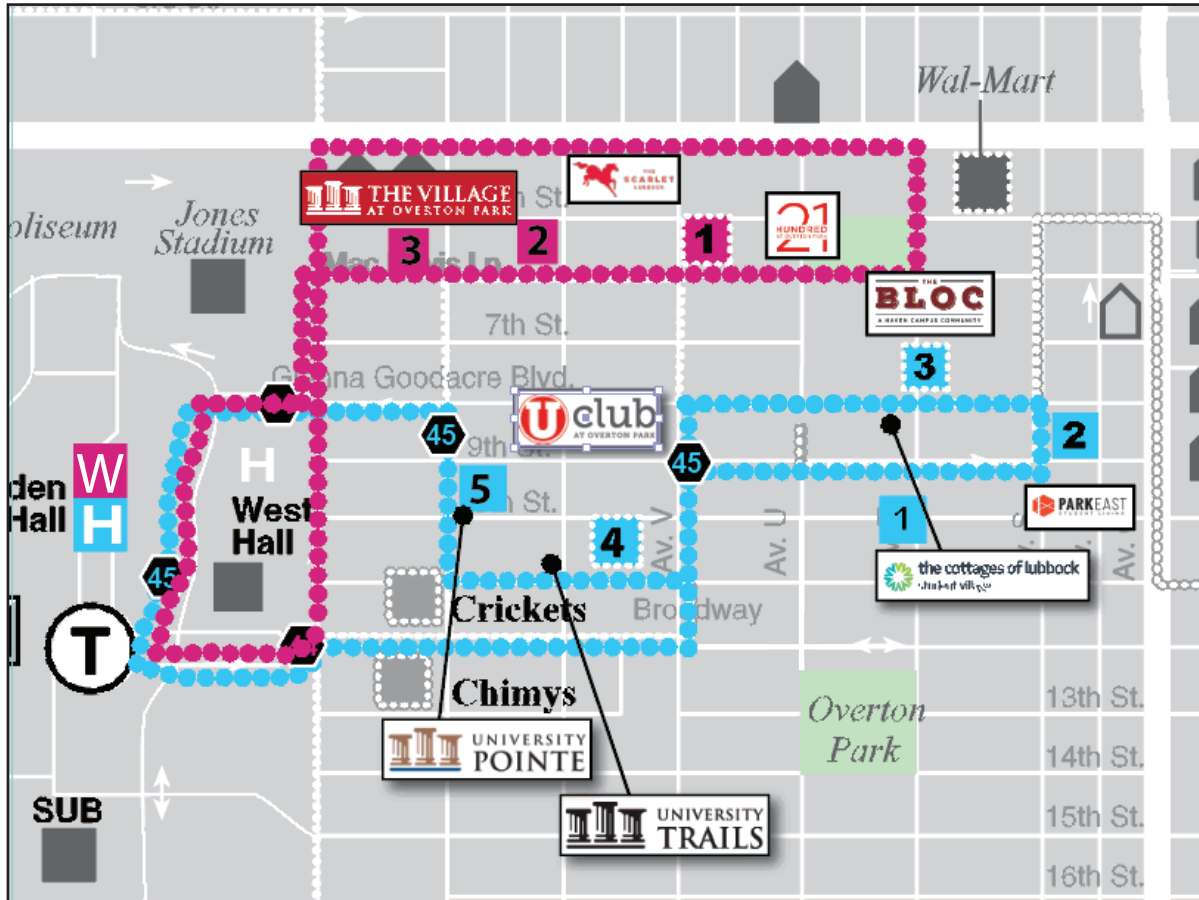

Overton Park Routes

45 Overton Park South
 Service from 7:18 a.m. to 7:22 p.m. Every 24 minutes

1 Cottages	4 University Trails
2 Park East	5 University Pointe
3 The Bloc	H Holden Hall

Overton Park North
 Service from 7:18 a.m. to 7:22p.m. Every 20 minutes

1 21 Hundred
2 The Scarlett / U Club
3 The Villages At Overton
W West Hall