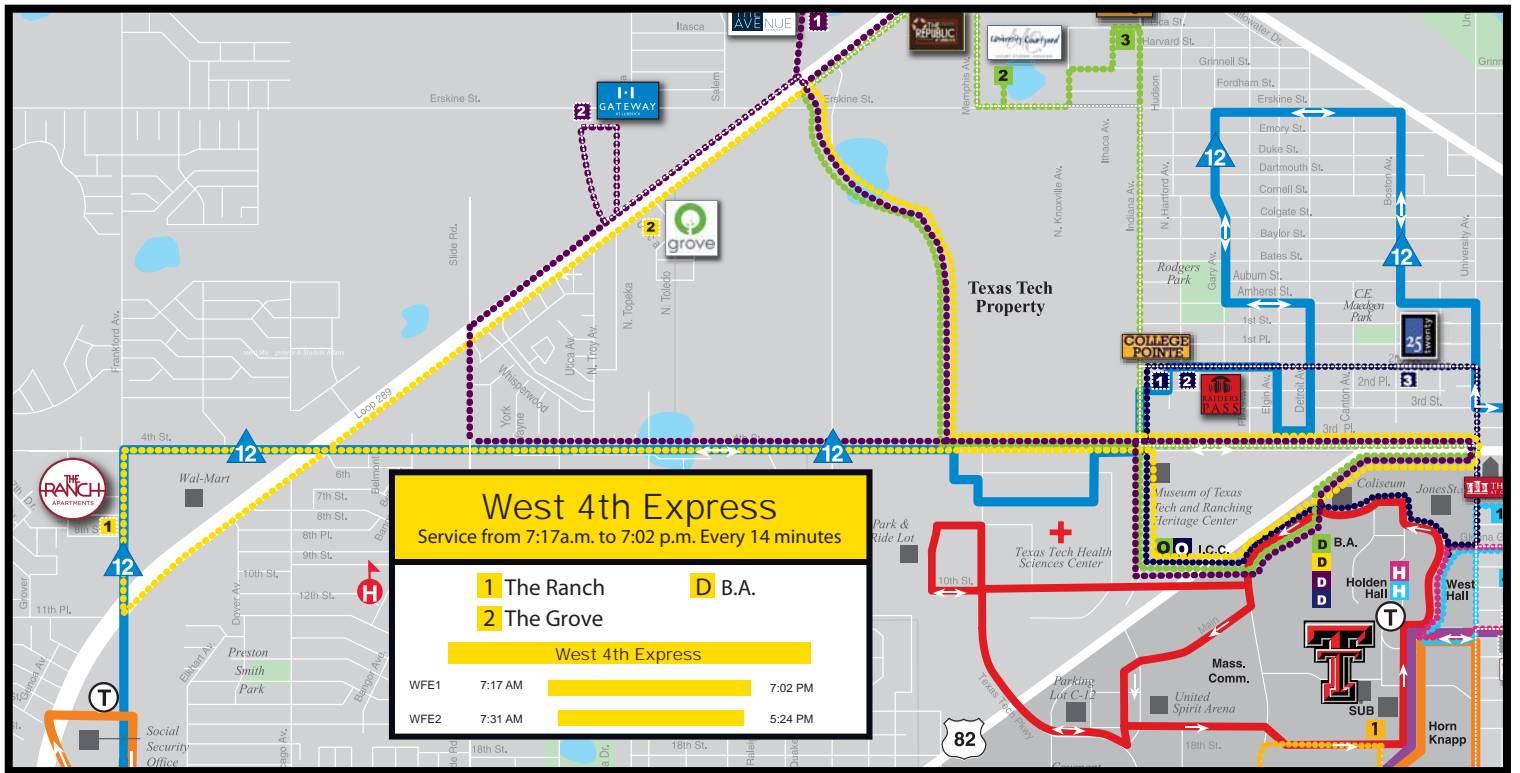

West 4th Express Route

The Ranch	The Grove	BA
7:17 AM	7:22 AM	7:31 AM
7:31 AM	7:36 AM	7:45 AM
7:45 AM	7:50 AM	7:59 AM
7:59 AM	8:04 AM	8:13 AM
8:13 AM	8:18 AM	8:27 AM
8:27 AM	8:32 AM	8:41 AM
8:41 AM	8:46 AM	8:55 AM
8:55 AM	9:00 AM	9:09 AM
9:09 AM	9:14 AM	9:23 AM
9:23 AM	9:28 AM	9:37 AM
9:37 AM	9:42 AM	9:51 AM
9:51 AM	9:56 AM	10:05 AM
10:05 AM	10:10 AM	10:19 AM
10:19 AM	10:24 AM	10:33 AM
10:33 AM	10:38 AM	10:47 AM
10:47 AM	10:52 AM	
11:01 AM	11:06 AM	11:15 AM
11:15 AM	11:20 AM	11:29 AM
11:29 AM	11:34 AM	
11:43 AM	11:48 AM	11:57 AM
11:57 AM	12:02 PM	12:11 PM
12:11 PM	12:16 PM	12:25 PM
12:25 PM	12:30 PM	12:39 PM
12:39 PM	12:44 PM	12:53 PM

12:53 PM	12:58 PM	1:07 PM
1:07 PM	1:12 PM	1:21 PM
1:21 PM	1:26 PM	1:35 PM
1:35 PM	1:40 PM	1:49 PM
1:49 PM	1:54 PM	2:03 PM
2:03 PM	2:08 PM	2:17 PM
2:17 PM	2:22 PM	2:31 PM
2:31 PM	2:36 PM	2:45 PM
2:45 PM	2:50 PM	2:59 PM
2:59 PM	3:04 PM	3:13 PM
3:13 PM	3:18 PM	3:27 PM
3:27 PM	3:32 PM	3:41 PM
3:41 PM	3:46 PM	3:55 PM
3:55 PM	4:00 PM	4:09 PM
4:09 PM	4:14 PM	4:23 PM
4:23 PM	4:28 PM	4:37 PM
4:37 PM	4:42 PM	4:51 PM
4:51 PM	4:56 PM	5:05 PM
5:05 PM	5:10 PM	5:19 PM
5:19 PM	5:24 PM	
5:33 PM	5:38 PM	5:47 PM
6:01 PM	6:06 PM	6:15 PM
6:29 PM	6:34 PM	6:43 PM
6:57 PM	7:02 PM	